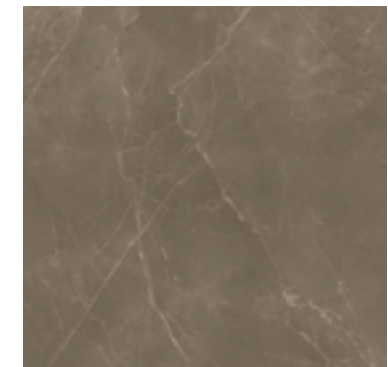

MARBLE TORTORA MATT
60X60 RET. LT-2440

Marble é indicado para utilização residencial ou comercial ligeira - baixo tráfego. Os produtos com acabamento polido são mais sensíveis à abrasão e às manchas, o que requer condições especiais. Por favor consulte as informações técnicas no capítulo 09 do catálogo geral da Love Tiles.

Marble is suitable for light residential or commercial use, with low traffic. Products with a polished finish are more sensitive to abrasion and stains, what requires special conditions. Please check technical information on chapter 9 from Love Tiles general catalogues.

Marble est indiqué pour un usage résidentiel ou commercial léger, avec un trafic faible. Les produits à finition polie sont plus sensibles à l'abrasion et aux taches, ce qui requiert des conditions particulières. Veuillez svp consulter le catalogue général Love Tiles au chapitre 09 pour des informations techniques.

Marble ist für den leichten privaten oder gewerblichen Gebrauch mit geringer bis mittlerer Frequentierung geeignet. Produkte mit einer polierten Oberfläche sind empfindlicher gegen Abrieb und Fleckenbildung, was besondere Bedingungen erfordert. Bitte beachten Sie den technischen Informationen in Kapitel 09 des Love Tiles Katalogs.