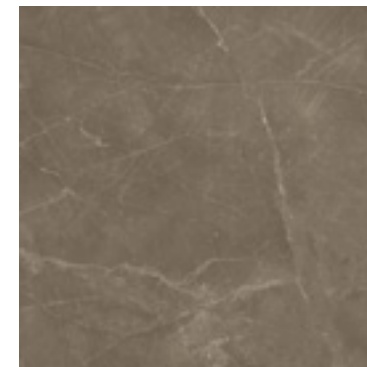

* **MARBLE TORTORA POLISHED**
60X60 RET. LT-2670