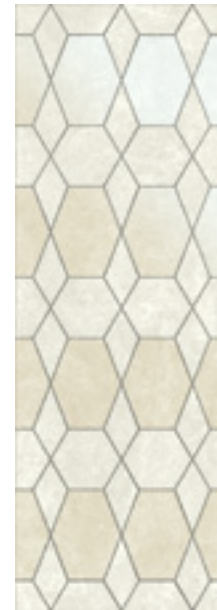

✗ MARBLE CURL  
LIGHT GREY SHINE  
35X70 RET. LT-7700

MARBLE CURL  
LIGHT GREY MATT  
35X70 RET. LT-7700

✗ BLISS LIGHT GREY SHINE  
35X70 RET. LP-6440

✗ HAPPY WHITE  
35X70 RET. LT-7700

✗ MOSAIC GLEAM  
WHITE SHINE  
17,5X17,5 LP-6160