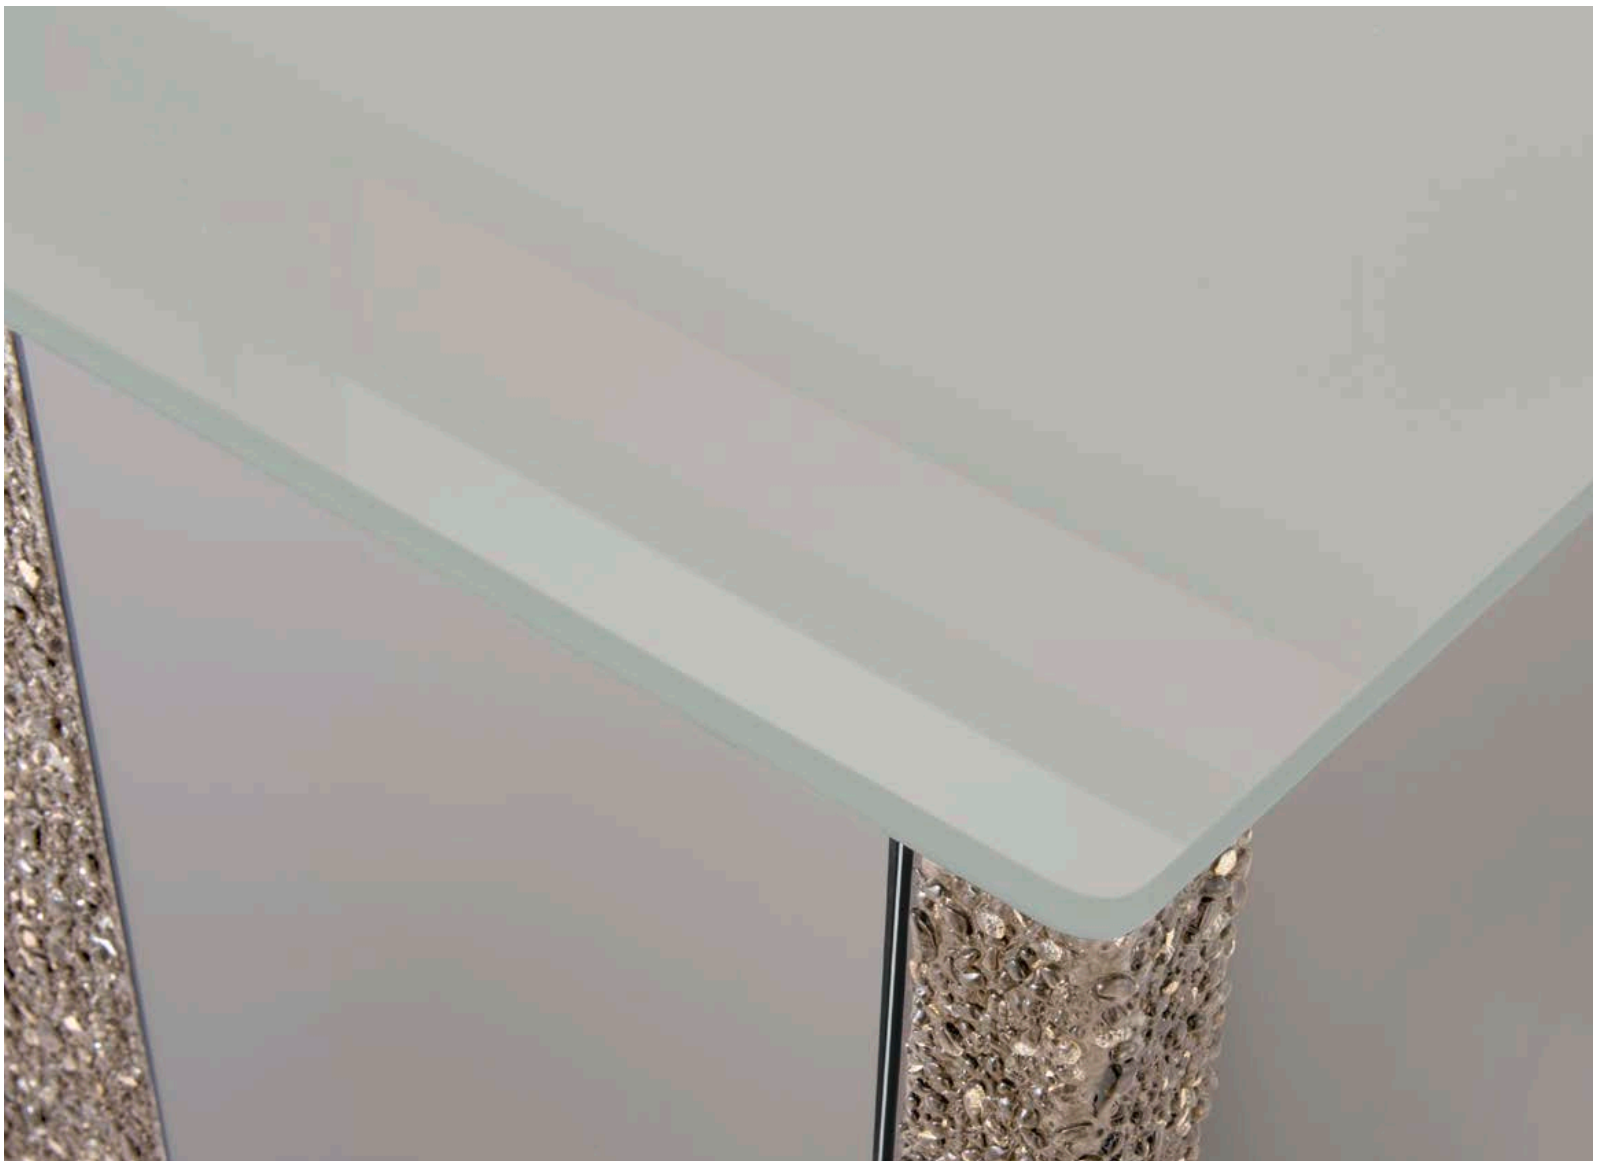

CEN002

L 169 x H 87 x P 48 cm (due moduli two moduls)

CEN003

L 248 x H 87 x P 48 cm (tre moduli three moduls)

CEN001

CEN002

condè

credenza
sideboards