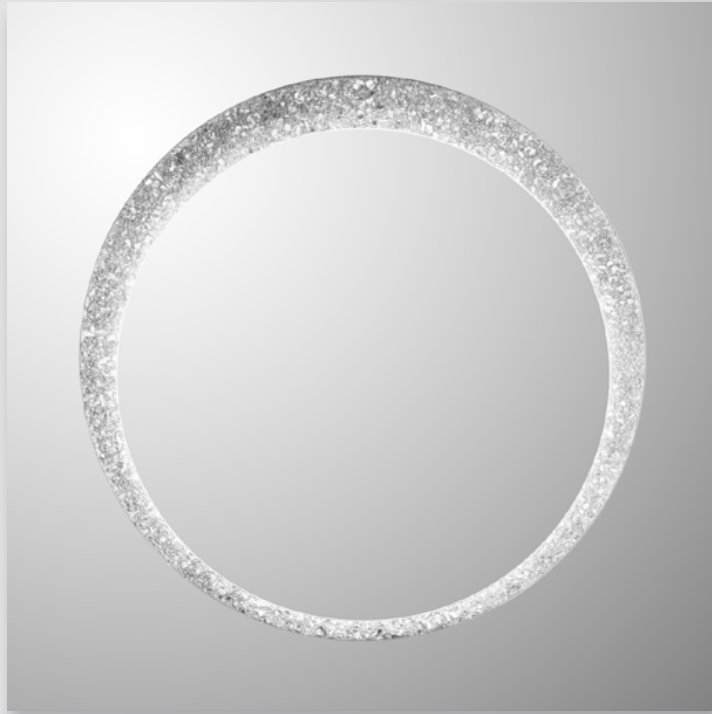

excellent

specchio
mirror

EXE003/
95 x 95 cm