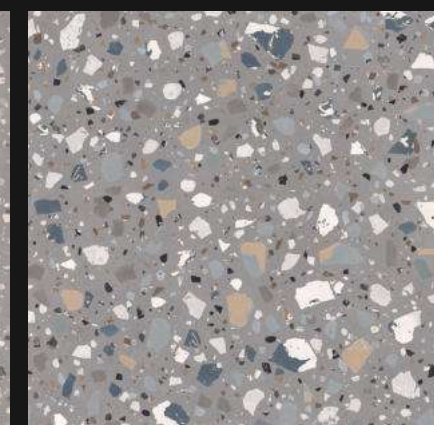

DE-MICRO GREY

DE-MEDIUM PEARL

DE-MEDIUM GREY

DE-MAXI DECO GREY

DE-MICRO: WHITE, SAND, PEARL, GREY; DE-MEDIUM: WHITE, SAND, PEARL, GREY

 120x120x1 cm 2ks / 2,88 m² ~~144,60€/m²~~ **88,90€/m²**

 90x90x1 cm 2ks / 1,62 m² ~~123,40€/m²~~ **74,90€/m²**