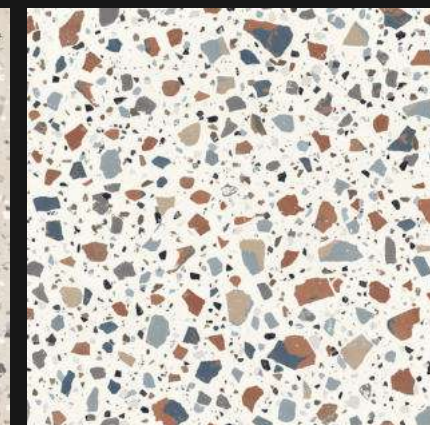

DE-MAXI DECO WHITE