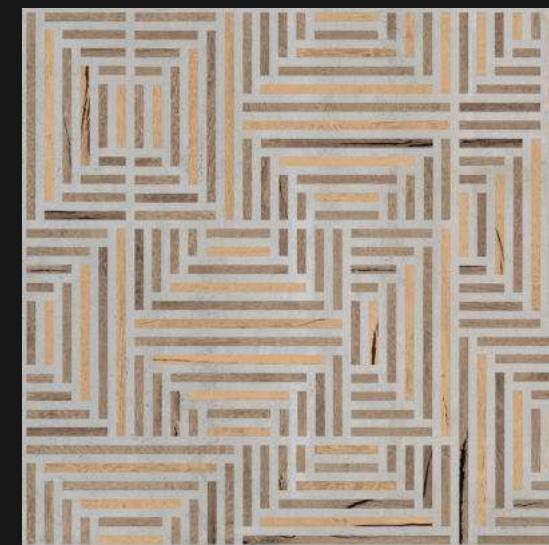

MAZE

90x90x1,0 cm 2ks / 1,62 m²

~~133,60€/m²~~ **80,90€/m²**

CEMENT, GREY, LIGHT

60x180x1,0 cm 2ks / 2,16 m² ~~144,60€/m²~~ **88,90€/m²**

60x120x1,0 cm 2ks / 1,44 m² ~~119,50€/m²~~ **72,90€/m²**

90x90x1,0 cm 2ks / 1,62 m² ~~123,40€/m²~~ **74,90€/m²**

CEMENT

60x120x2,0 cm 1ks / 0,72 m² ~~167,40€/m²~~ **101,90€/m²**

R11