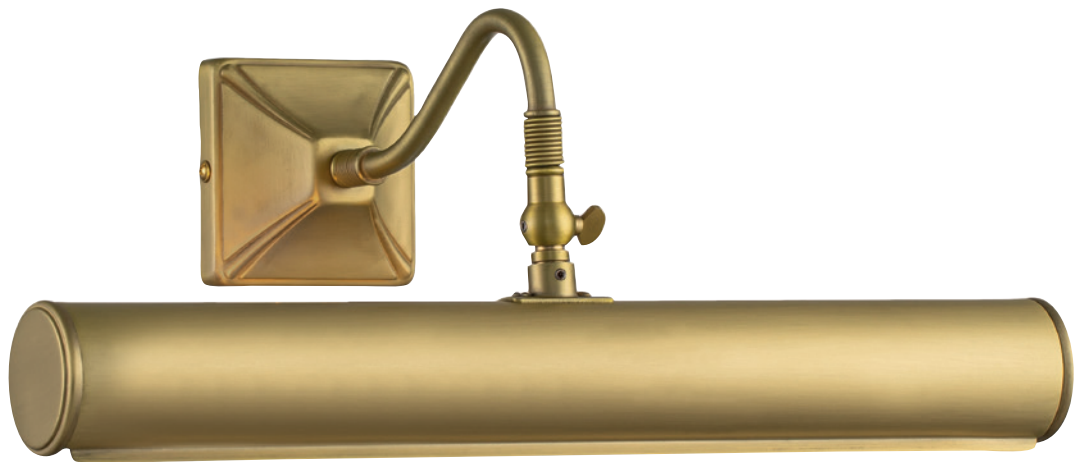

PL1-20-BB

SEE FULL PICTURE LIGHT RANGE **ON-LINE**

Code	Description	Height	Width/Dia.	Proj.	Finish	Max. Wattage
PL1-10-BB	1lt Picture Light	135mm	190mm	200mm	Brushed Brass	1 x E14 40W
PL1-20-BB	2lt Picture Light	135mm	360mm	200mm	Brushed Brass	2 x E14 40W