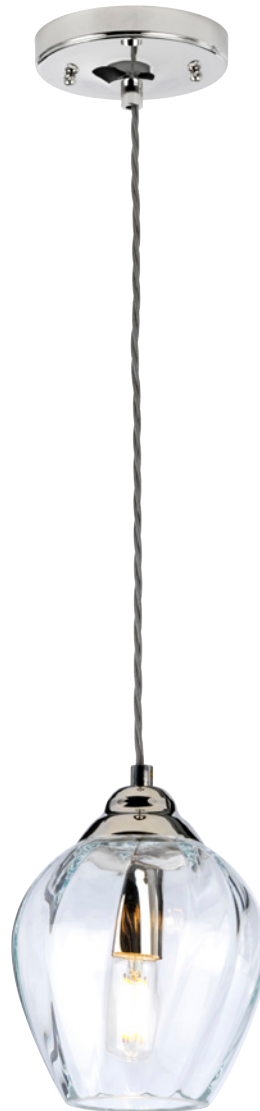

TIBER-P-CLEAR

Code	Description	Height	Min. Drop	Max. Drop	Finish	Max. Wattage
TIBER-P-AMBER	1lt Pendant	237mm	337mm	2192mm*1	Brushed Brass	1 x E27 60W
TIBER-P-CLEAR	1lt Pendant	237mm	337mm	2192mm*1	Polished Nickel	1 x E27 60W

*1 Supplied with 2192mm cord.