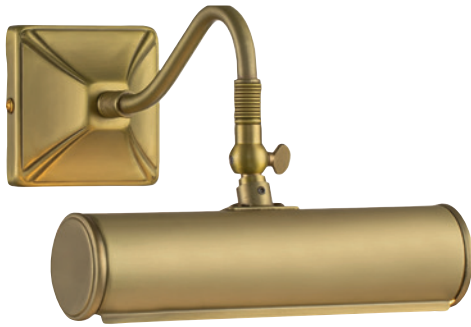

BARBOUR

Materials: Steel, Fabric

Finish: Harbor Bronze

QUOIZEL
LIGHTING

QZ-BARBOUR1-HO

QZ-BARBOUR1-PN

QZ-BARBOUR1-WS

Code	Description	Height	Width/Dia.	Proj.	Finish	Max. Wattage
QZ-BARBOUR1-HO	1lt Wall Light	676mm	203mm	230mm	Harbor Bronze	1 x E14 40W
QZ-BARBOUR1-PN	1lt Wall Light	676mm	203mm	230mm	Polished Nickel	1 x E14 40W
QZ-BARBOUR1-WS	1lt Wall Light	676mm	203mm	230mm	Weathered Brass	1 x E14 40W

Materials: Steel
Finish: Brushed Brass

PL1-10-BB

PL1-20-BB

SEE FULL PICTURE LIGHT RANGE **ON-LINE** 

Code	Description	Height	Width/Dia.	Proj.	Finish	Max. Wattage
PL1-10-BB	1lt Picture Light	135mm	190mm	200mm	Brushed Brass	1 x E14 40W
PL1-20-BB	2lt Picture Light	135mm	360mm	200mm	Brushed Brass	2 x E14 40W