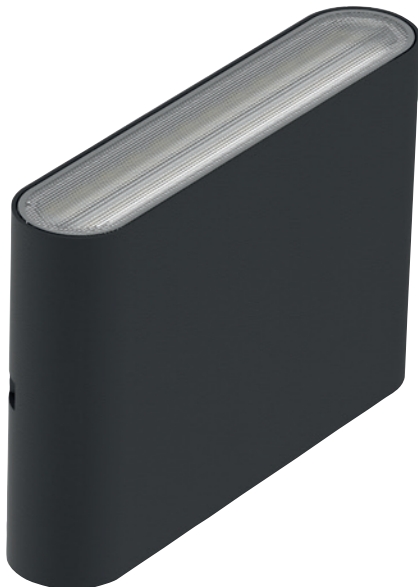

Materials: Die-cast Aluminium, Polycarbonate Lens

Finish: Black

JENS-S-C3