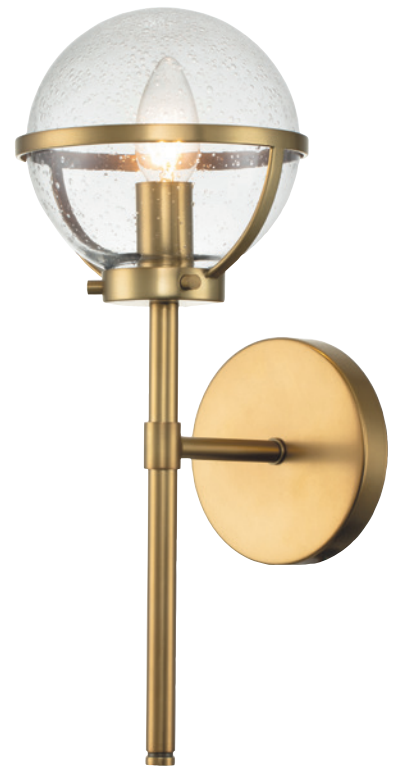

HK-HOLLIS1-C-HB-BATH