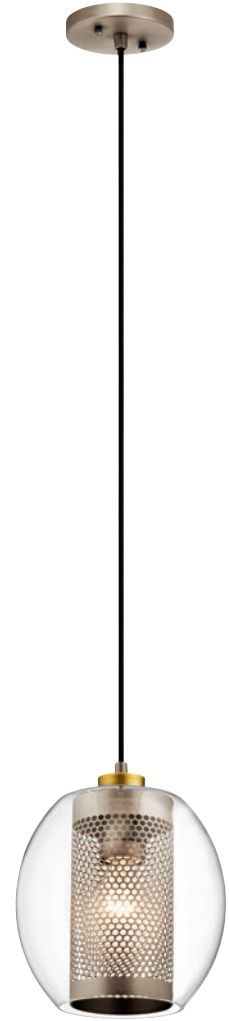

Materials: Steel
Finish: Brushed Brass

PL1-10-BB

PL1-20-BB

SEE FULL PICTURE LIGHT RANGE **ON-LINE** 

Code	Description	Height	Width/Dia.	Proj.	Finish	Max. Wattage
PL1-10-BB	1lt Picture Light	135mm	190mm	200mm	Brushed Brass	1 x E14 40W
PL1-20-BB	2lt Picture Light	135mm	360mm	200mm	Brushed Brass	2 x E14 40W

ASHER

Materials: Steel, Glass

Finish: Antique Pewter

KICHLER

KL-ASHER-MP-AP

Code	Description	Height	Width/Dia.	Proj.	Min. Drop	Max. Drop	Finish	Max. Wattage
KL-ASHER-MP-AP	1lt Mini Pendant	298mm	216mm	216mm	336mm	3079mm*1	Antique Pewter	1 x E27 60W