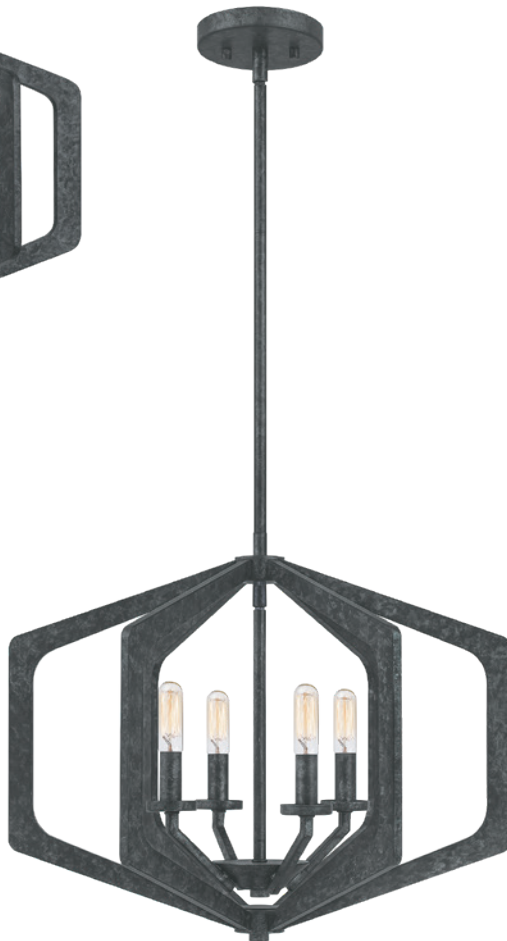

QZ-VANGUARD-4P-OK