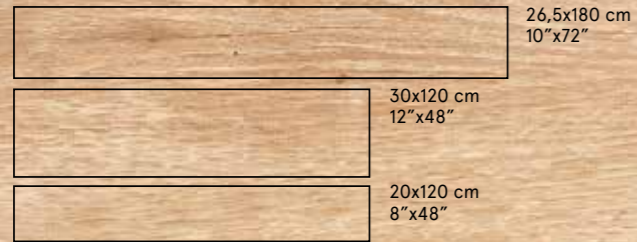

BLENDWOOD

EN 14411-G Bla

EN Colorbody fine porcelain stoneware IT Gres fine porcellanato colorato in massa FR Grès cérame fin coloré dans la masse DE Durchgefärbtes Feinsteinzeug ES Gres porcelánico fino coloreado en masa RU Гомогенный мелкозернистый керамогранит

EN Rectified edges IT Bordi rettificati FR Bords rectifiés DE Rektifizierte Kanten ES Bordos rectificados RU Ректифицированные края