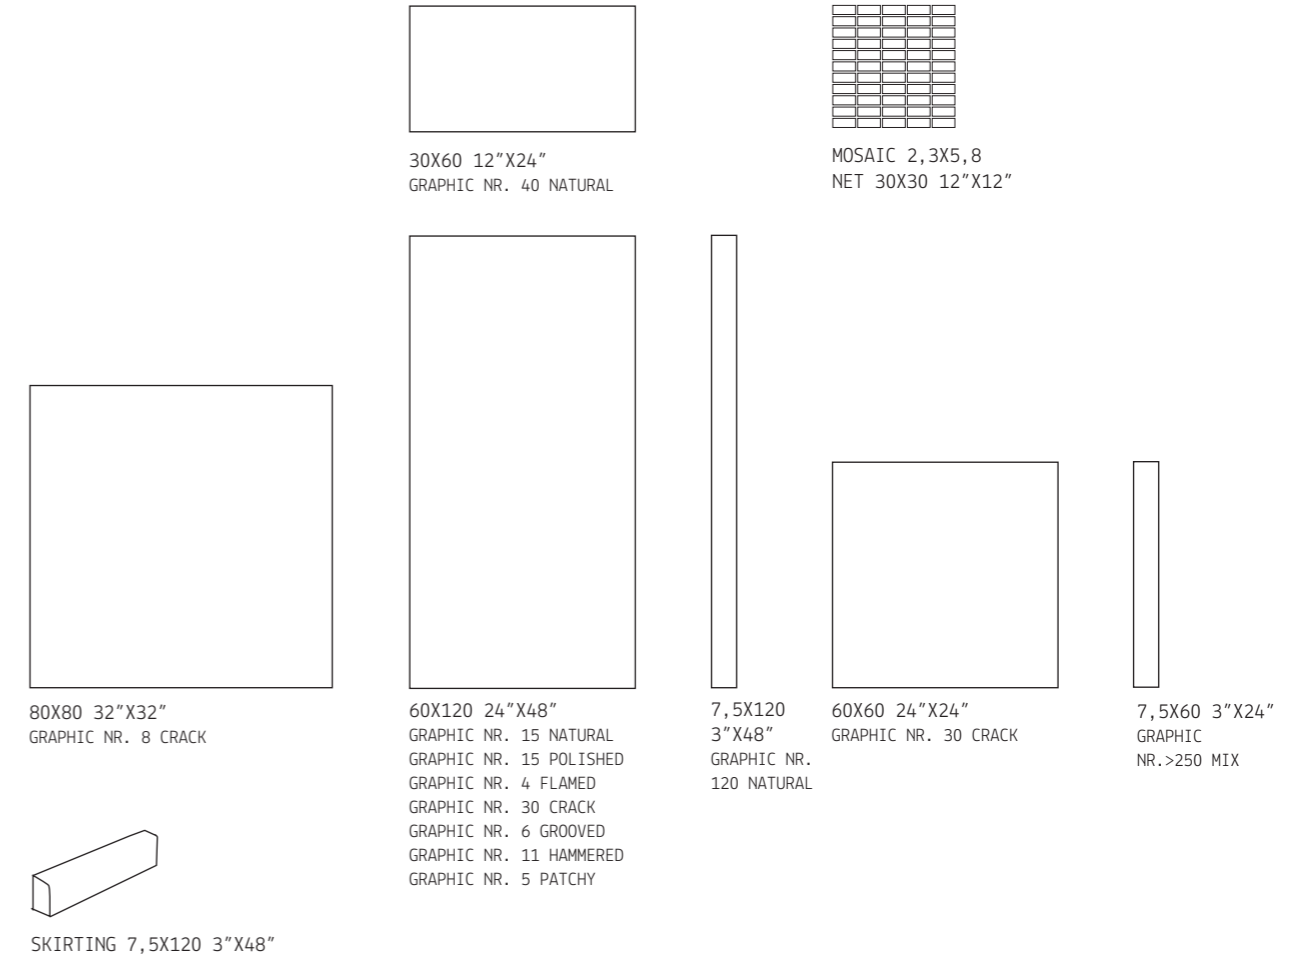

THICKNESS 9 MM

SCG SIZES

RIVIERA

IN OGNI SCATOLA CI SONO 3 PEZZI DESTRI E 3 PZ SINISTRI.
IN EVERY BOX THERE ARE 3 RIGHT PIECES AND 3 LEFT PIECES.

TECHNICAL FEATURES
AND PACKING

TECHNICAL DETAILS

RIVIERA

TECHNOLOGY **PORCELLANATO SMALTATO - GLAZED PORCELAIN**