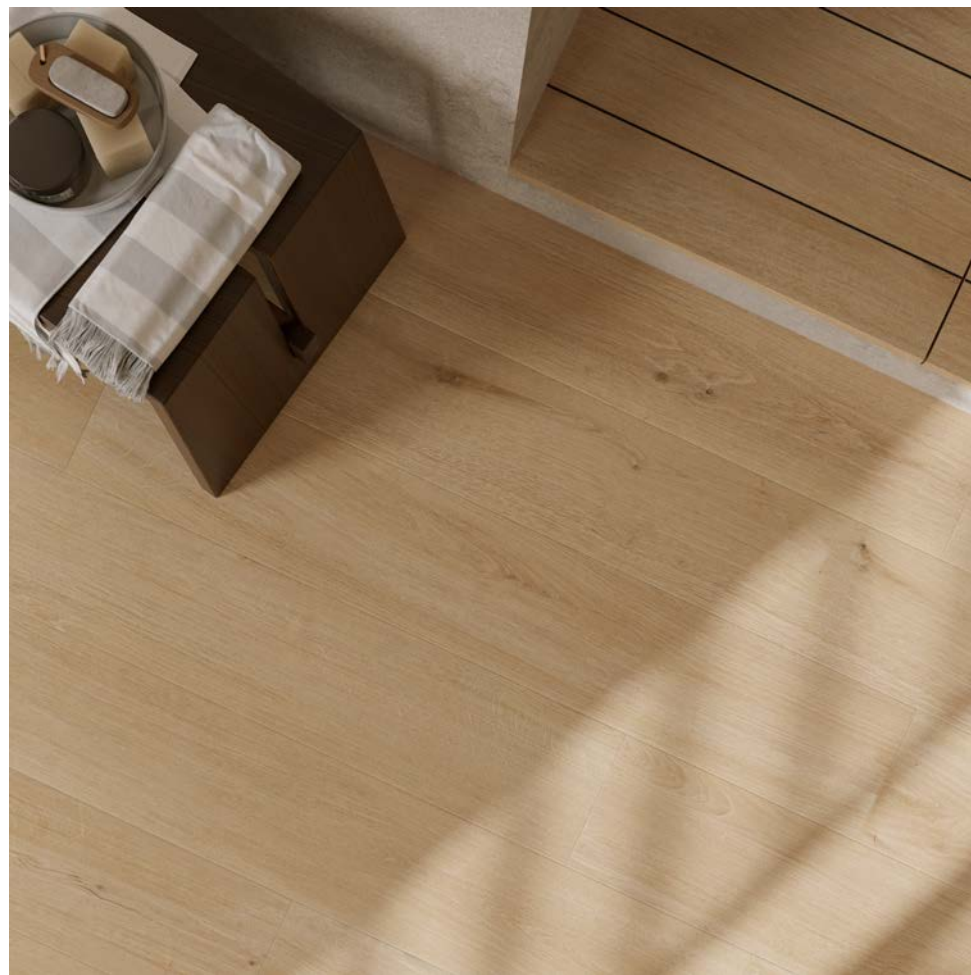

Bottega Frassino 20x120 - 8"x48" Ret R11
York Greige 60x120 - 24"x48" Ret R11