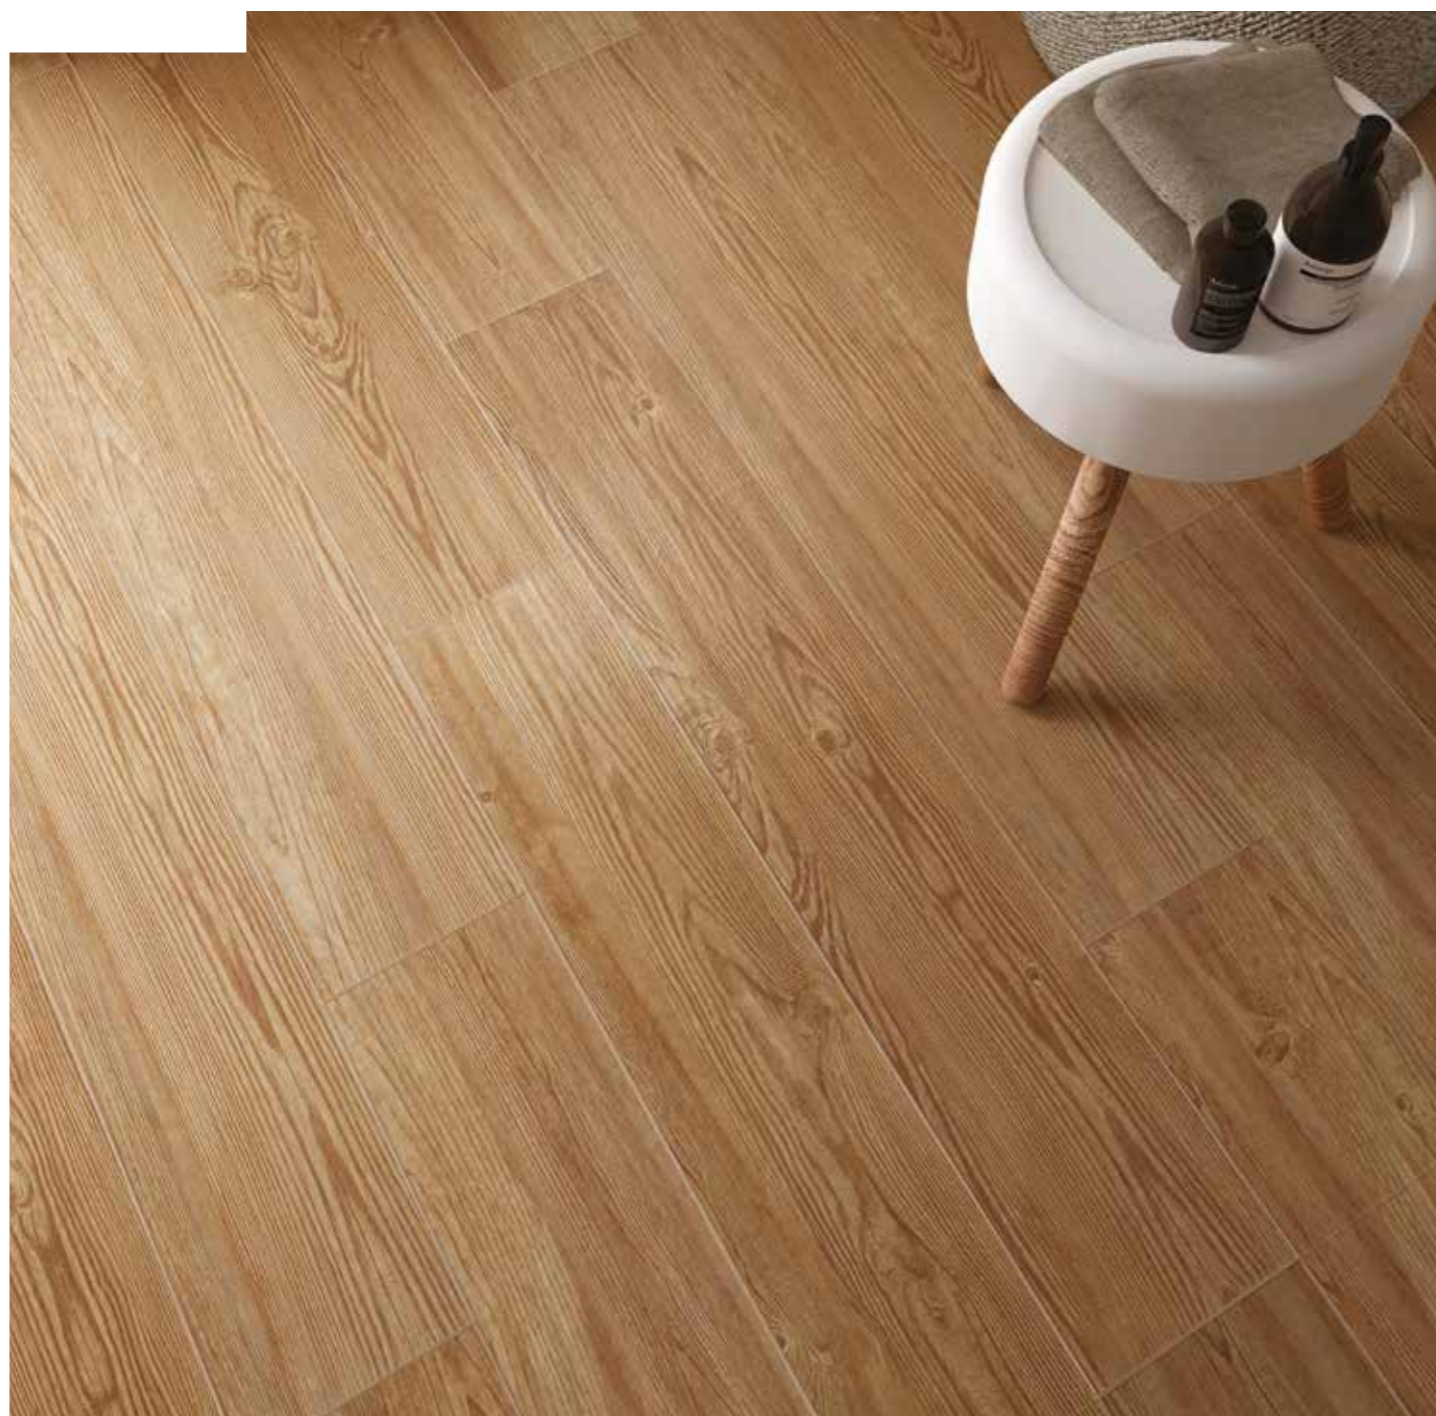

LARICE

Floor:
20x120 (8"x48")

T A B U L A

RETTIFICATO 60x120.30x120.20x120.15x120.15x90

Bla