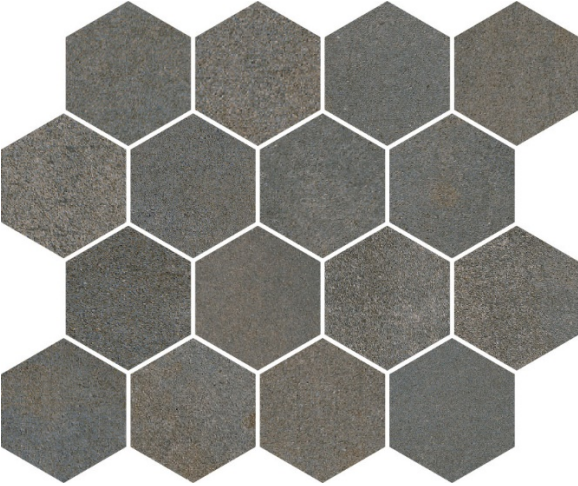

CERDISA

BETON DESIGN

NATURAL - NT / RECTIFIED - RT

White

Ash

Greige

Grey

Anthracite

FORMATI

120x120 cm

80x80 cm

60x120 cm

60x60 cm

30x60 cm

GRIP - GRP / RT

White

MOSAICO 5X5 / NT

White

Ash

Greige

Grey

Anthracite

MOSAICO ESAGONA T16 / NT

White

Ash

Greige

Grey

Anthracite