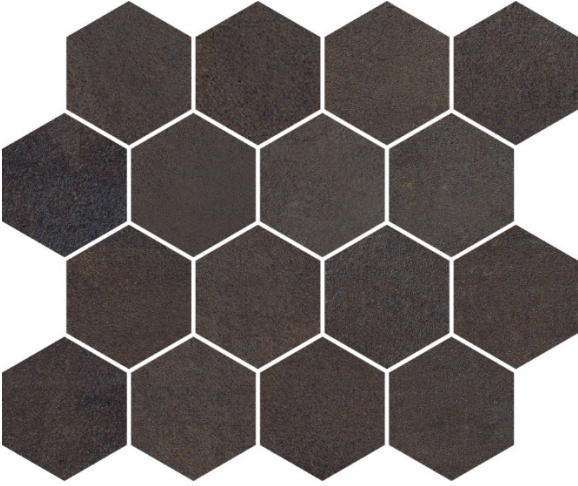

CERDISA

BETON DESIGN

NATURAL - NT / RECTIFIED - RT

White

Ash

Greige

Grey

Anthracite

FORMATI

120x120 cm

80x80 cm

60x120 cm

60x60 cm

30x60 cm

GRIP - GRP / RT

White

MOSAICO 5X5 / NT

White

Ash

Greige

Grey

Anthracite

MOSAICO ESAGONA T16 / NT

White

Ash

Greige

Grey

Anthracite