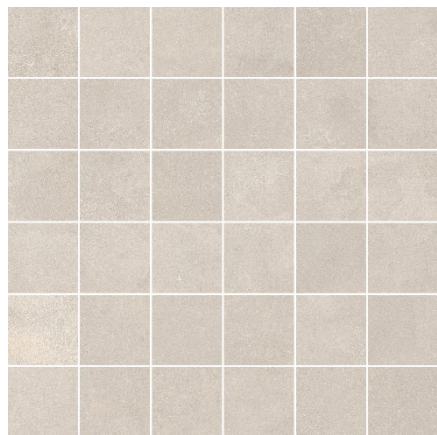

CERDISA

BETON DESIGN

NATURAL - NT / RECTIFIED - RT

White

Ash

Greige

Grey

Anthracite

FORMATI

120x120 cm

80x80 cm

60x120 cm

60x60 cm

30x60 cm

GRIP - GRP / RT

White

Ash

Grey

FORMATO 80X80 CM

GRP 20 MM / RT

Ash

Grey

Formato 80X80 CM

DECORI

MOSAICO 5X5 / NT

White

Ash

Greige

Grey

Anthracite

MOSAICO ESAGONA T16 / NT

White