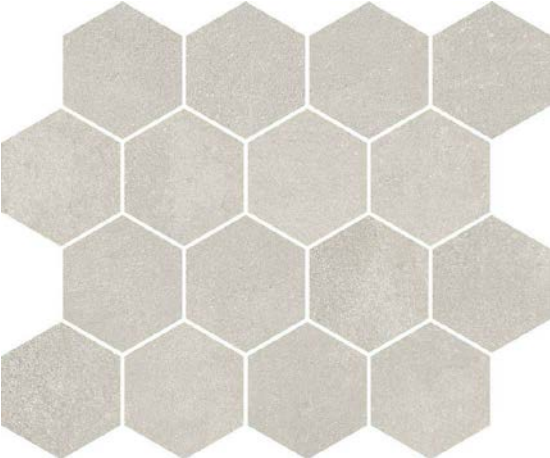

CERDISA

BETON DESIGN

NATURAL - NT / RECTIFIED - RT

White

Ash

Greige

Grey

Anthracite

FORMATI

120x120 cm

80x80 cm

60x120 cm

60x60 cm

30x60 cm

GRIP - GRP / RT

White

MOSAICO 5X5 / NT

White

Ash

Greige

Grey

Anthracite

MOSAICO ESAGONA T16 / NT

White

Ash

Greige

Grey

Anthracite