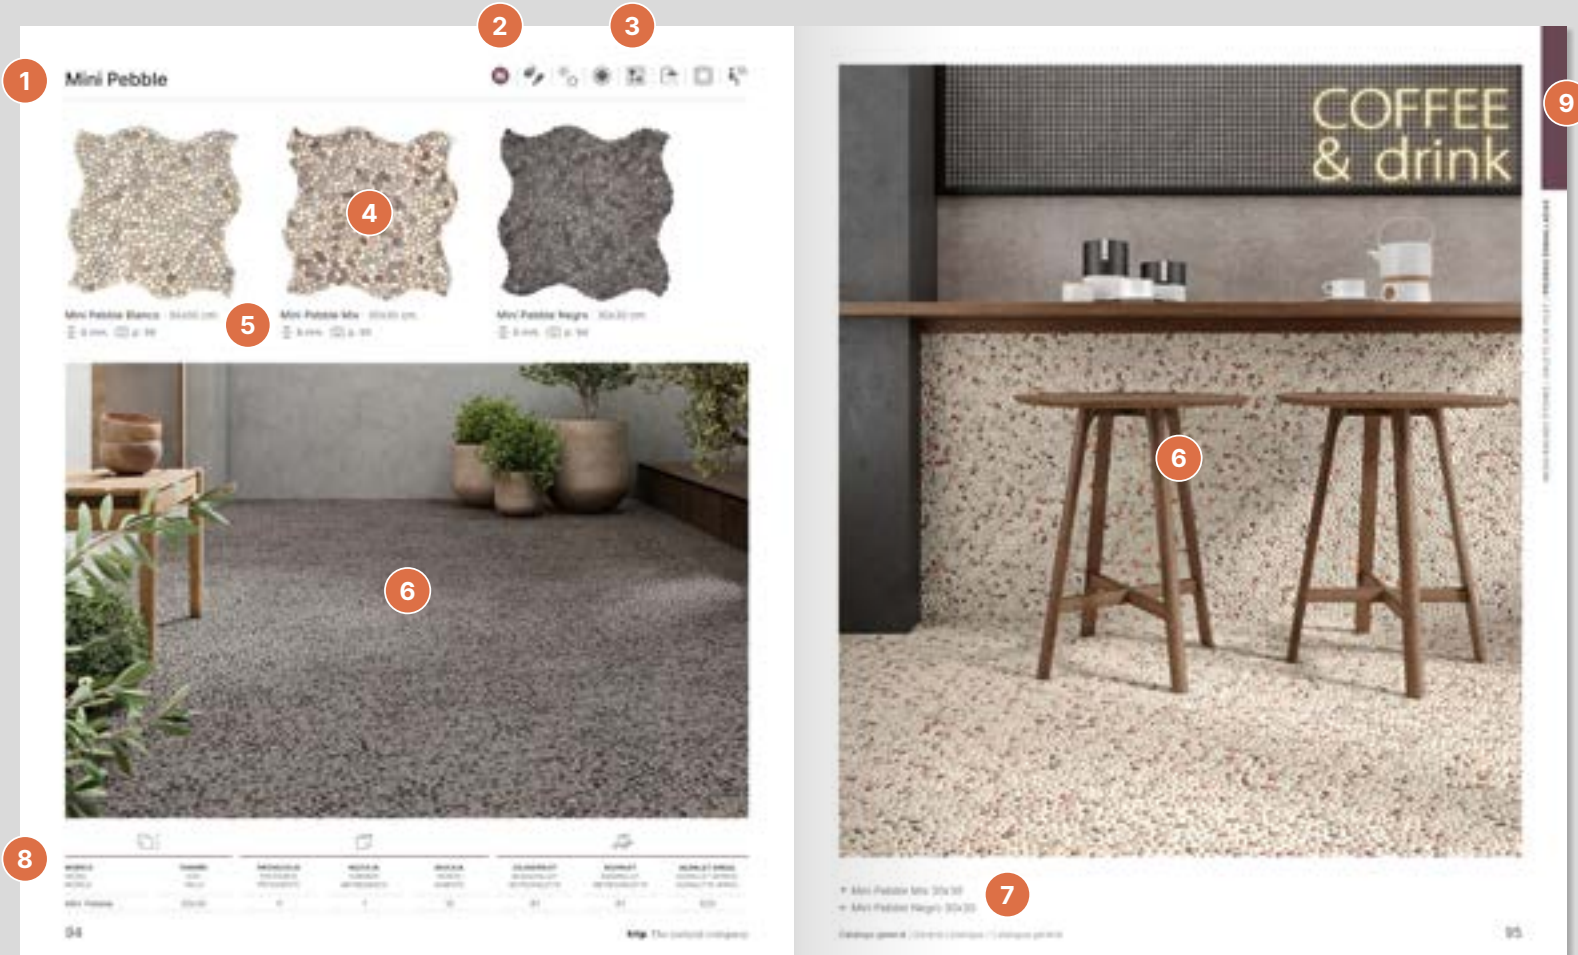

Lectura del catálogo

How to read the catalogue / Lire le catalogue

1 Nombre de colección
Name of collection
Nom de la collection

2 Novedad
New product
Nouveauté

3 Características del producto
Product characteristics
Caractéristiques du produit

4 Imagen del producto
Product image
Image du produit

5 Referencia del producto
Product reference
Référence du produit

6 Imagen del producto en ambiente
Product image in setting
Image du produit mis en place

7 Productos en ambiente
Products in setting
Produits dans l'image

8 Datos de embalaje
Packing details
Données sur l'emballage

9 Categoría de producto
Product category
Type de produit