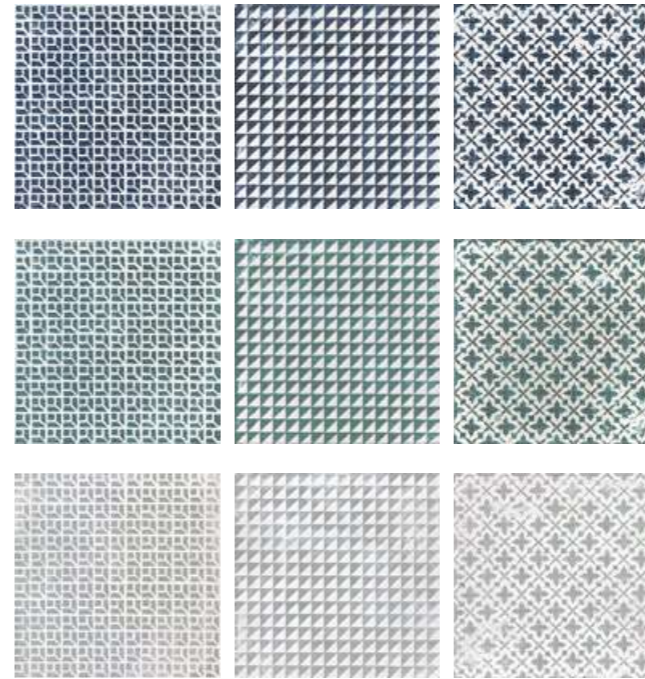

DECORATIVA

Block Square Block Triangle Block Flower

Azul

Block Square 20x20 / 8"x8" GRNE4MB151 / M1155	Block Triangle 20x20 / 8"x8" GRNE5MB151 / M1155	Block Flower 20x20 / 8"x8" GRNE3MB151 / M1155
--	--	--