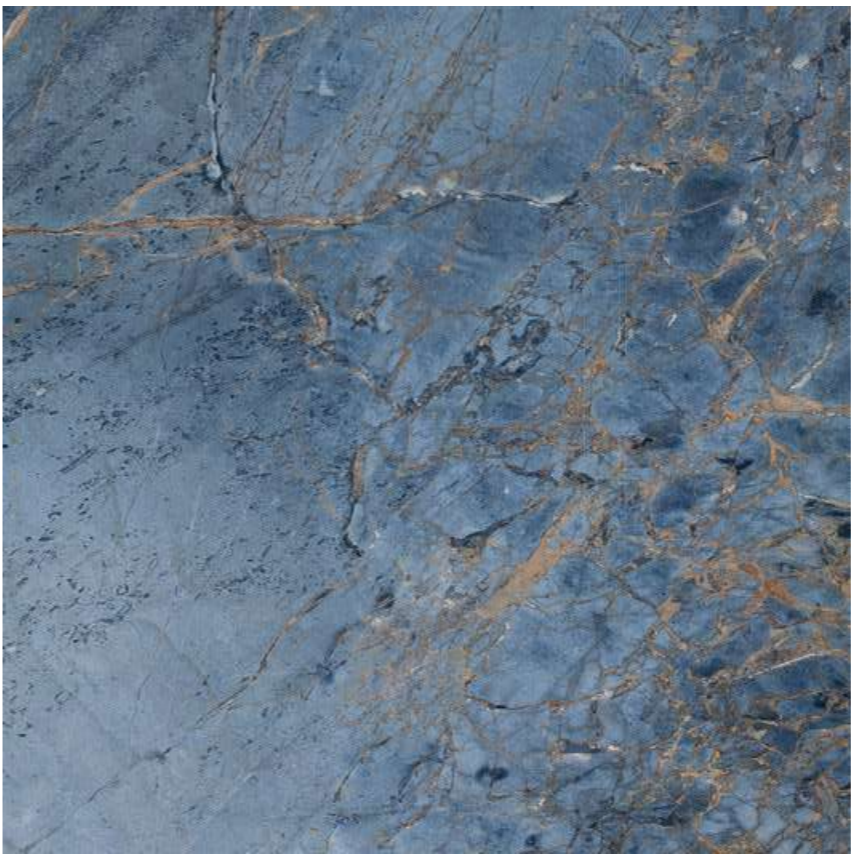

LM Marble Nouveau MC 120x120 R - LM Mármore Paraná MC 120x120 R

Marble Nouveau

Porcelánico Pulido / Polished Porcelain

thinbig®

MARBLES

120x120 R
48"x48" R

Azul

LM Marble Nouveau MC
120x120 R / 48"x48" R
 F3701E8151 / M2420
G3 