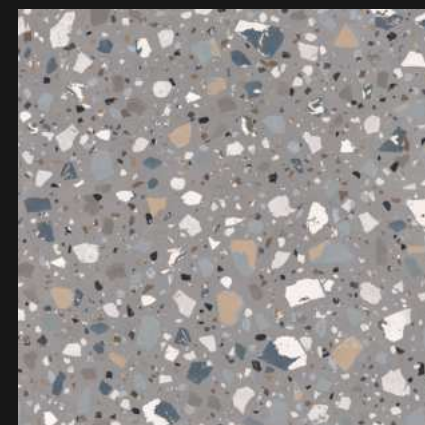

DE-MEDIUM PEARL

DE-MEDIUM GREY

DE-MAXI DECO GREY

DE-MICRO: WHITE, SAND, PEARL, GREY; DE-MEDIUM: WHITE, SAND, PEARL, GREY

120x120x1 cm 2ks / 2,88 m² ~~153,00€/m²~~ 95,90€/m²

90x90x1 cm 2ks / 1,62 m² ~~128,20€/m²~~ 78,90€/m²