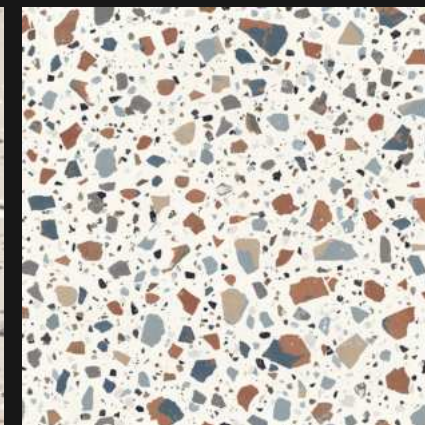

DE-MAXI DECO WHITE